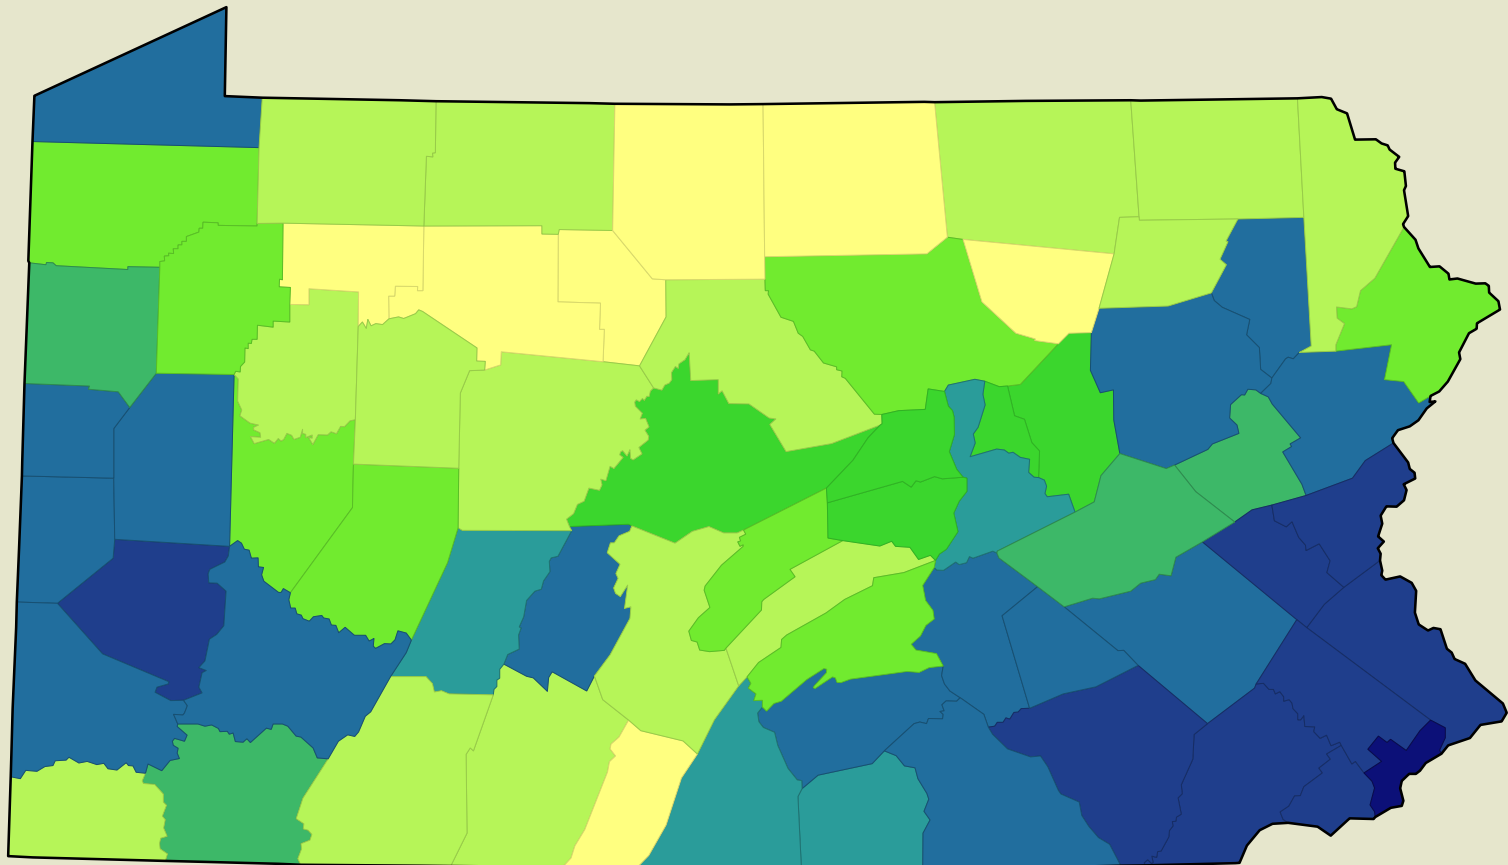

Pennsylvania Population Density-2014

Isopleth & Choropleth

15 30 45 60 75 90 200 2000 4100

Population Density

0 80 160

Kilometers

Scale :1:2,500,000

Classification method: Manual

Projection - Albers Equal Area Conic

- Pennsylvania is the 9th most densely populated state.
- Pennsylvania is the 33rd-largest state by area.
- 5th-most populous state according to the most recent official U.S. Census count in 2010.
- It is the 33rd-largest state in the United States.
- Pennsylvania ranks among the best states for primary education and as the 11th safest state in the nation.
- Pennsylvania, officially the Commonwealth of Pennsylvania, is a state located in the Northeastern regions of the United States.

Top 5 states with high population density

Source: Mastering ArcGIS Data
Date : April 13 2020
Cartography : Jyothish P J