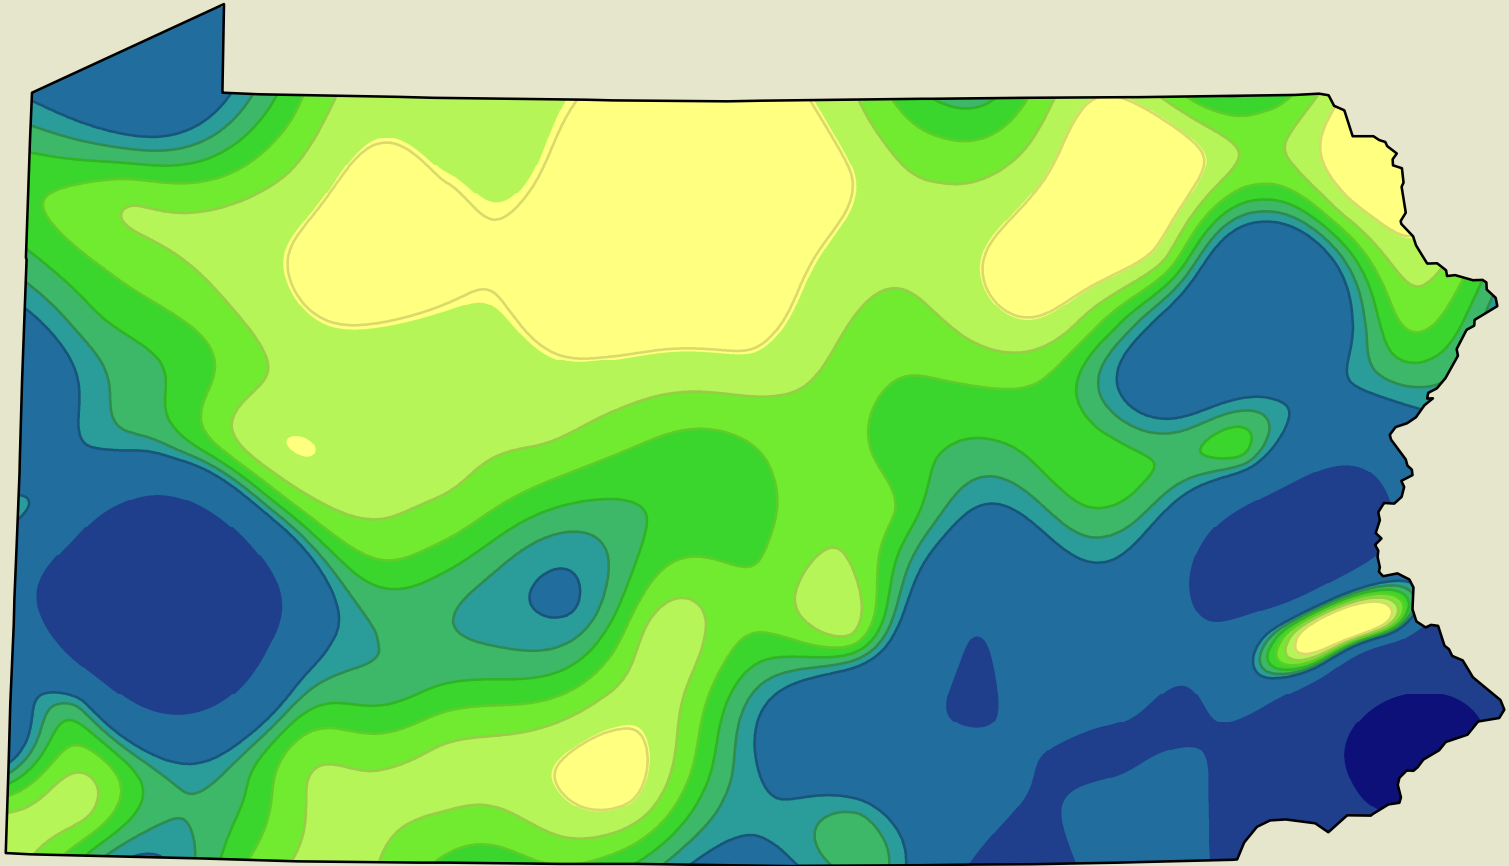

Pennsylvania Population Density-2014

Isopleth & Choropleth

15 30 45 60 75 90 200 2000 4100

Population Density

0 80 160

Kilometers

Scale :1:2,500,000

Classification method: Manual

Projection - Albers Equal Area Conic

- Pennsylvania is the 9th most densely populated state.
- Pennsylvania is the 33rd-largest state by area.
- 5th-most populous state according to the most recent official U.S. Census count in 2010.
- It is the 33rd-largest state in the United States.
- Pennsylvania ranks among the best states for primary education and as the 11th safest state in the nation.
- Pennsylvania, officially the Commonwealth of Pennsylvania, is a state located in the Northeastern regions of the United States.

Top 5 states with high population density

Source: Mastering ArcGIS Data
Date : April 13 2020
Cartography : Jyothish P J