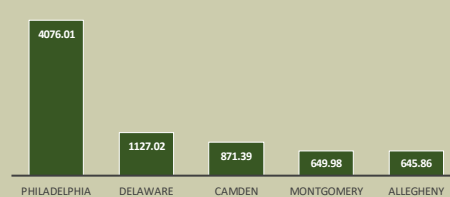

Top 5 states with high population density

Source: Mastering ArcGIS Data
Date : April 13 2020
Cartography : Jyothish P J